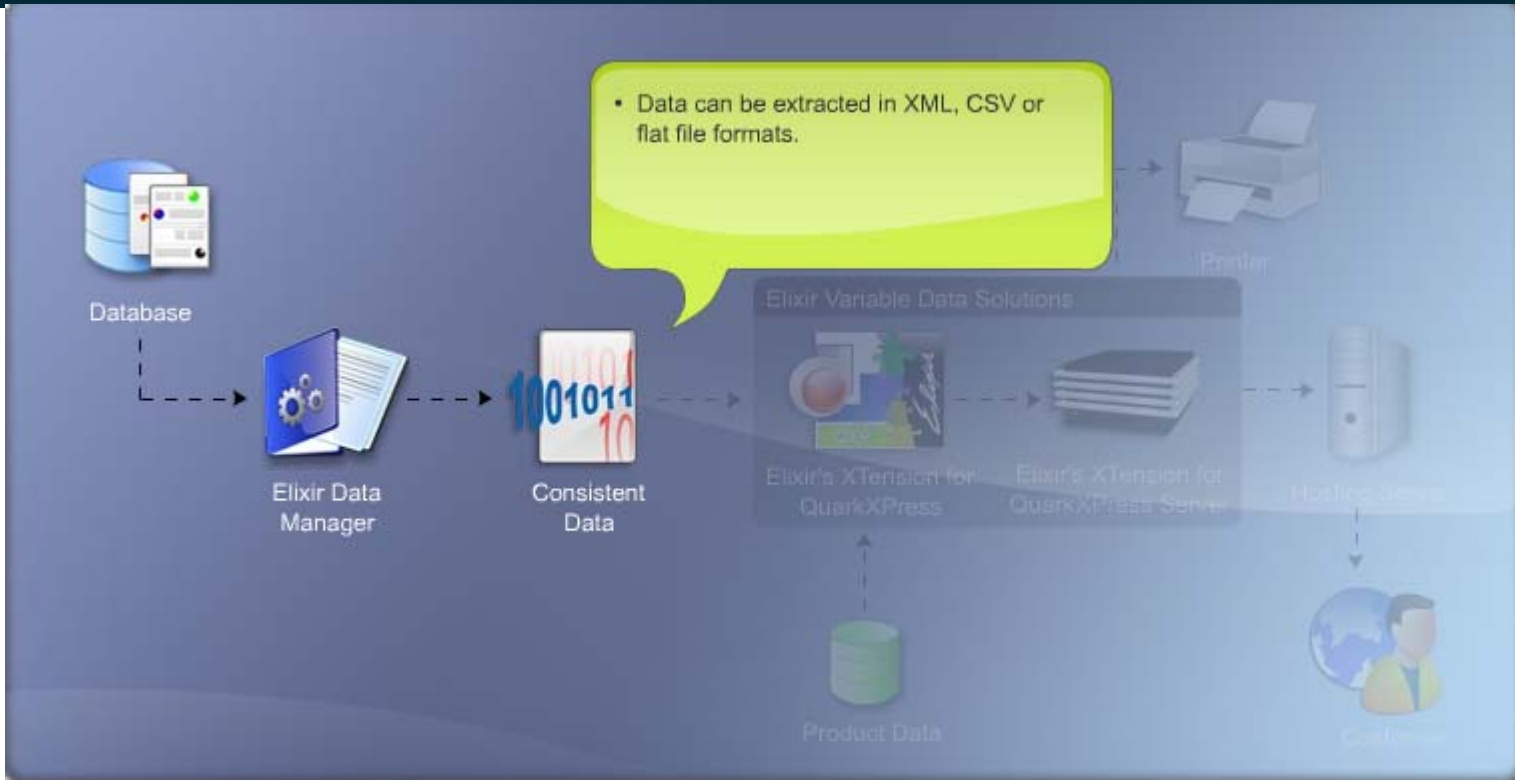

Documents that Express your Business

Tech Solution